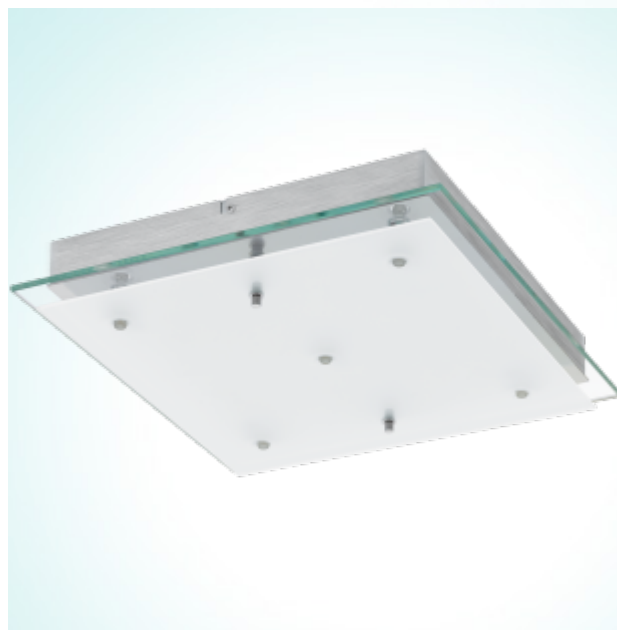

94986

FRES 2

General Information

Article:	94986
Lighting Type:	wall / ceiling luminaire
Collection:	Style
EAN Code:	9002759949860

Dimensions

Depth:	380 mm
Width:	380 mm
Height:	70 mm
Weight:	5.515 kg

Illuminant

Socket:	LED
Illuminant:	LED
Delivery:	incl.
Wattage:	5x 5,4W
Luminous Flux:	2550 lm
Luminous Colour:	3000K warm white
Average Lifetime:	25,000 h
LED changeable:	yes
Energy Efficiency:	A+

Material & Colour

Enclosure Material:	steel
Enclosure Colour:	chrome
Glass / Shade Material:	glass, satinated glass
Glass / Shade Colour:	clear, white

Technical Information

Protection Rating:	IP20
Protection Class:	2
Line Voltage:	220-240V,50/60Hz
Operation Voltage:	12V

LED

Technical changes reserved